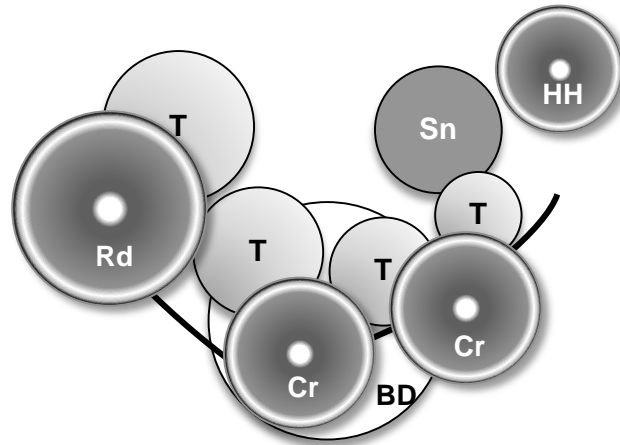

Ulrich
Lead & Background
vocals

4x Schuko

4x Schuko

4x Schuko

Michael
Lead & Background
vocals

Sure SM 58

Nadja
Lead & Background
vocals

e945

Andreas
Lead & Background
vocals

e945

Micha
Background vocals

Sure SM 58

Bühnentiefe min. 4m

Monitor

Bühnenbreite min. 6m

Monitor